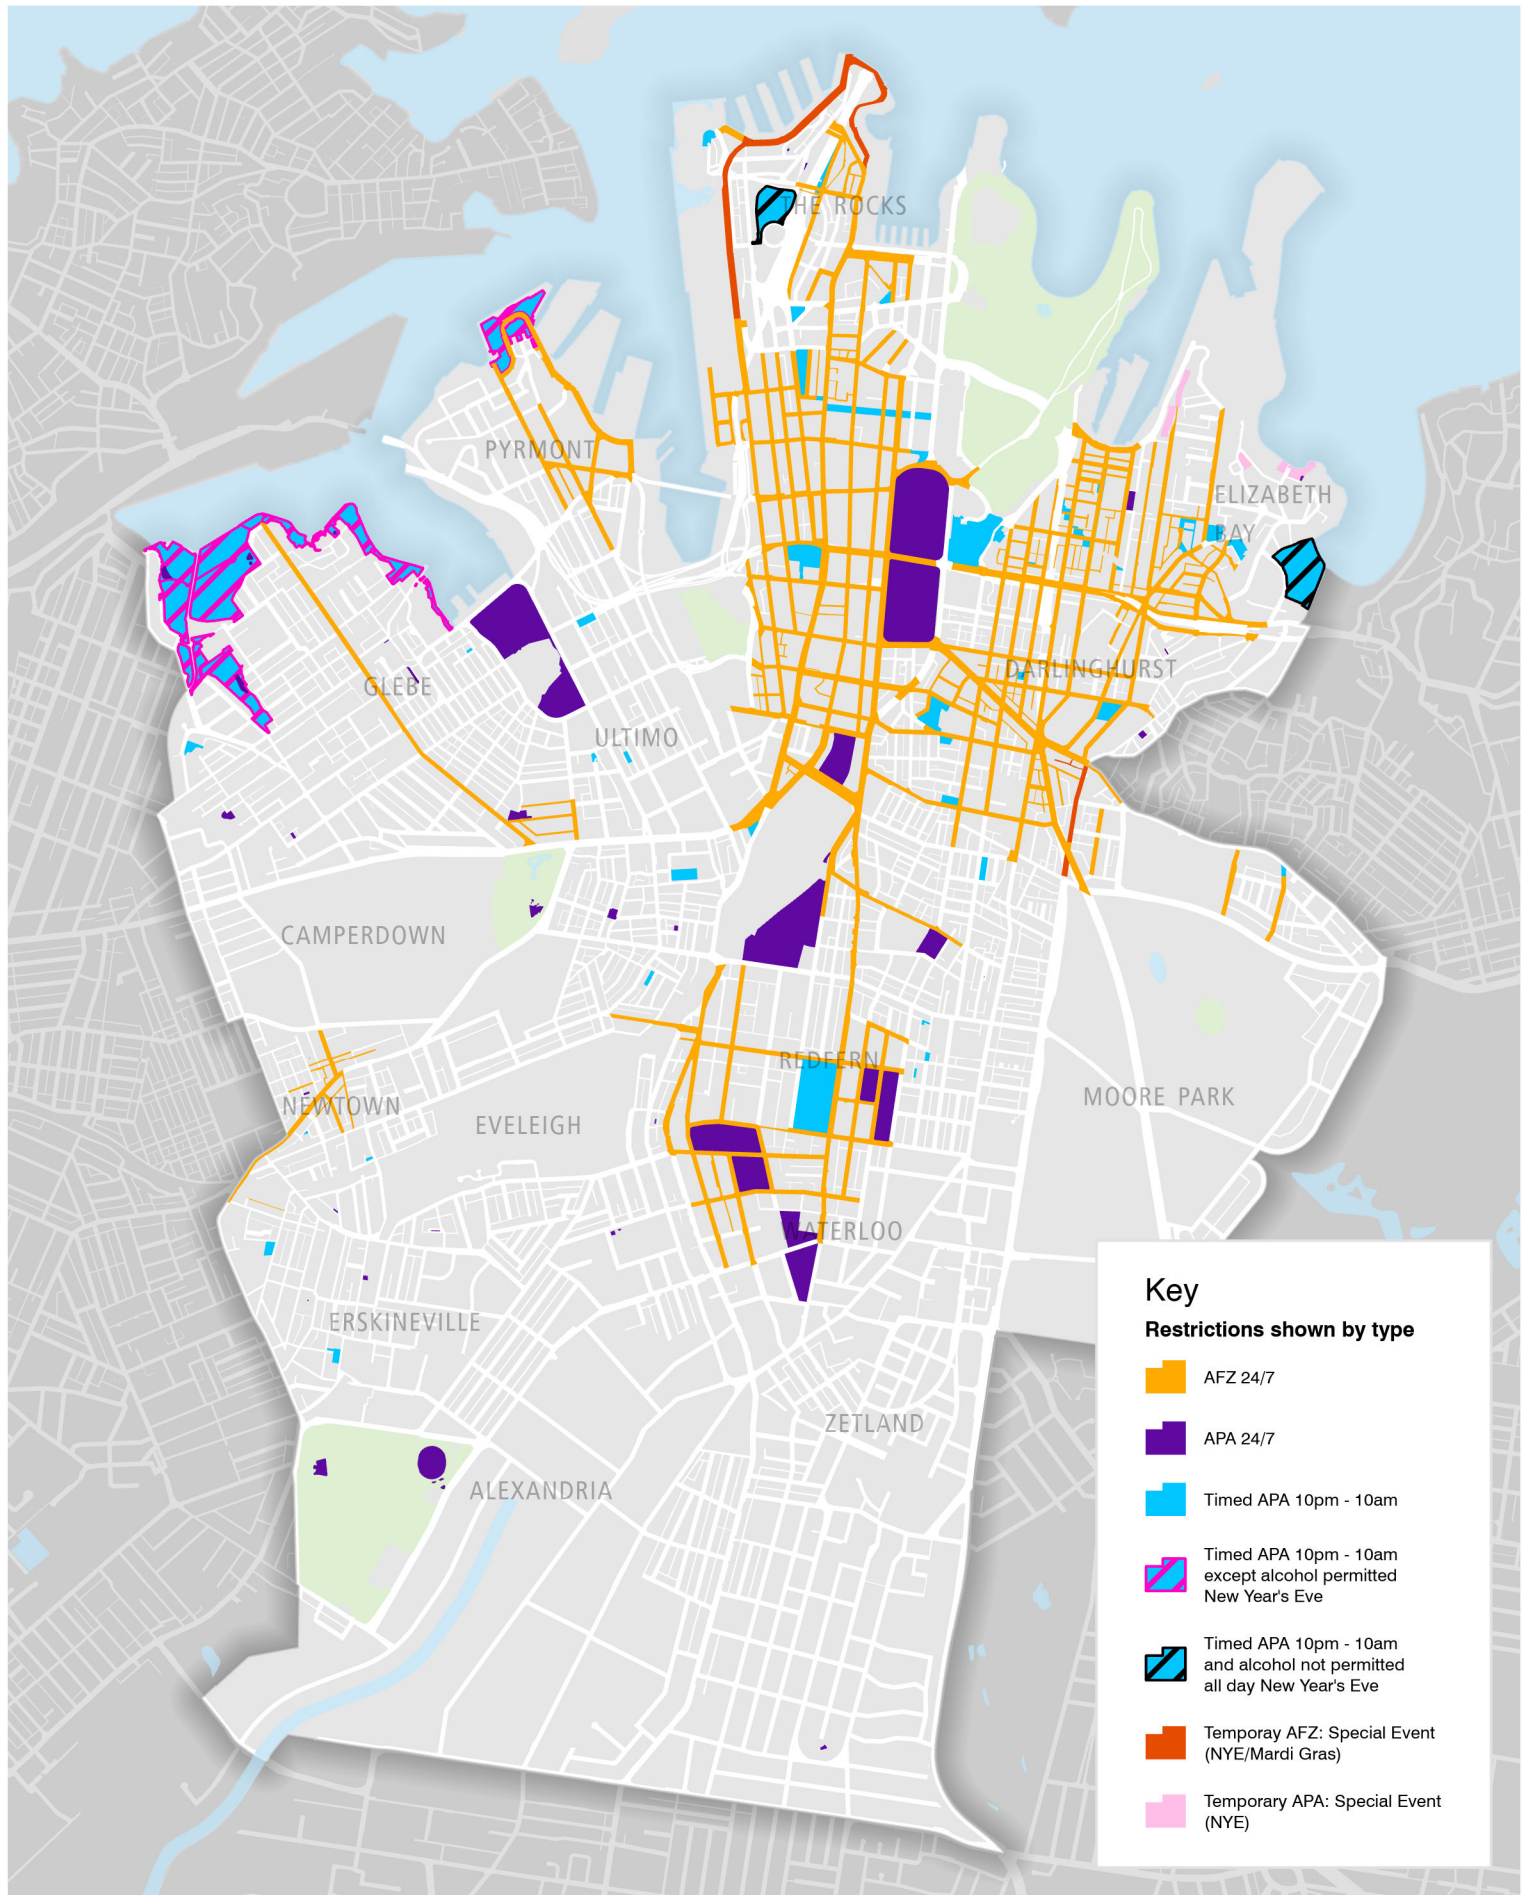

Alcohol restrictions proposed for public exhibition - by type

Key

Restrictions shown by type

- AFZ 24/7
- APA 24/7
- Timed APA 10pm - 10am
- Timed APA 10pm - 10am except alcohol permitted New Year's Eve
- Timed APA 10pm - 10am and alcohol not permitted all day New Year's Eve
- Temporay AFZ: Special Event (NYE/Mardi Gras)
- Temporary APA: Special Event (NYE)